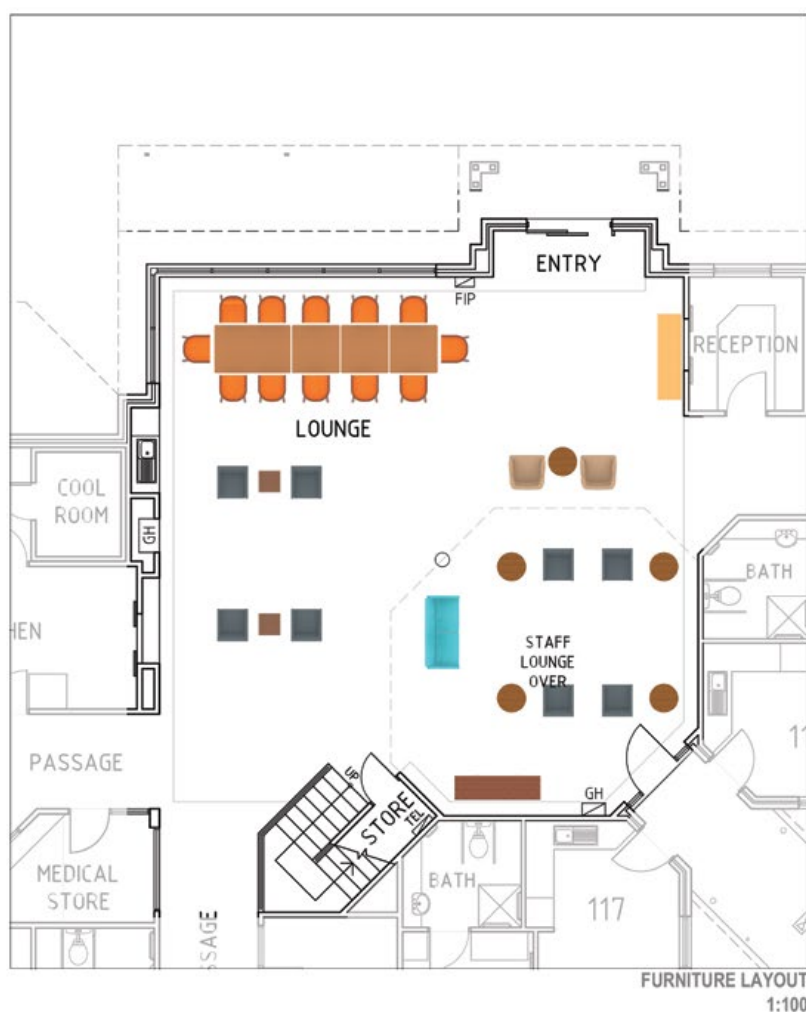

Delivery and Placement

Our care and attention doesn't stop once your furniture is made.

Our dedicated logistics team stay in touch with you every step of the way – ensuring your products are delivered and installed with the same care in which they were crafted.

Since our manufacturing is local, this gives us greater control of lead times allowing on-time delivery and placement.

Partnering with you to create exceptional spaces for residents, with ease every step of the way.

ICON	PRODUCT NAME	QTY
	DIRETTO BRIDGE CHAIR	12
	NOOSA MID BACK SINGLE LOUNGE	8
	VERDELLO SINGLE WING LOUNGE	2
	NOOSA 2.5 SEATER MID BACK LOUNGE	1
	MAIA LAMP TABLE	5
	MAIA SIDE TABLE	2
	FRESCO HALL TABLE	1
	FRESCO BUFFET	1
	SERENE TABLE 1000x1000	3
	SERENE TABLE 1600x1000	1