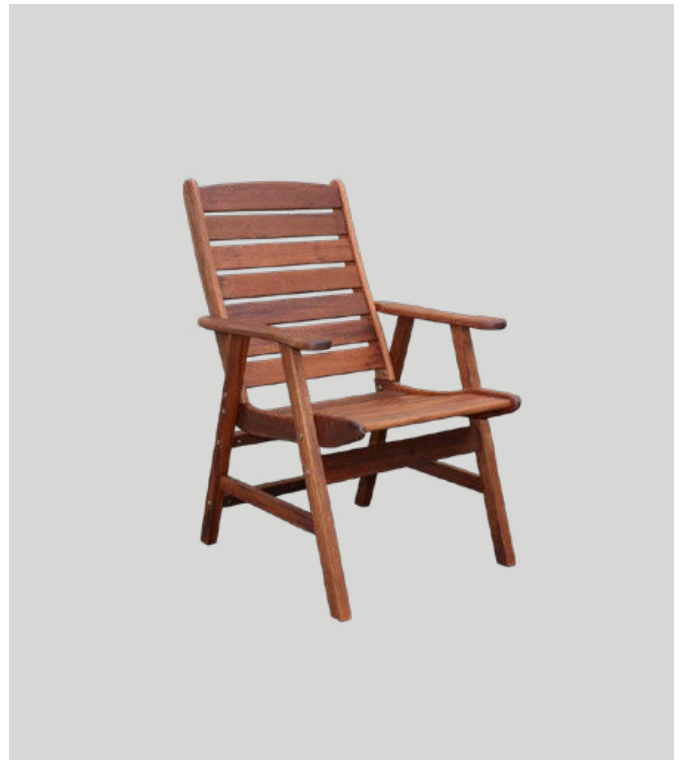

^ **Tek**

ARMCHAIR

620W x 750D x 960H x 430SH x 610mmAH