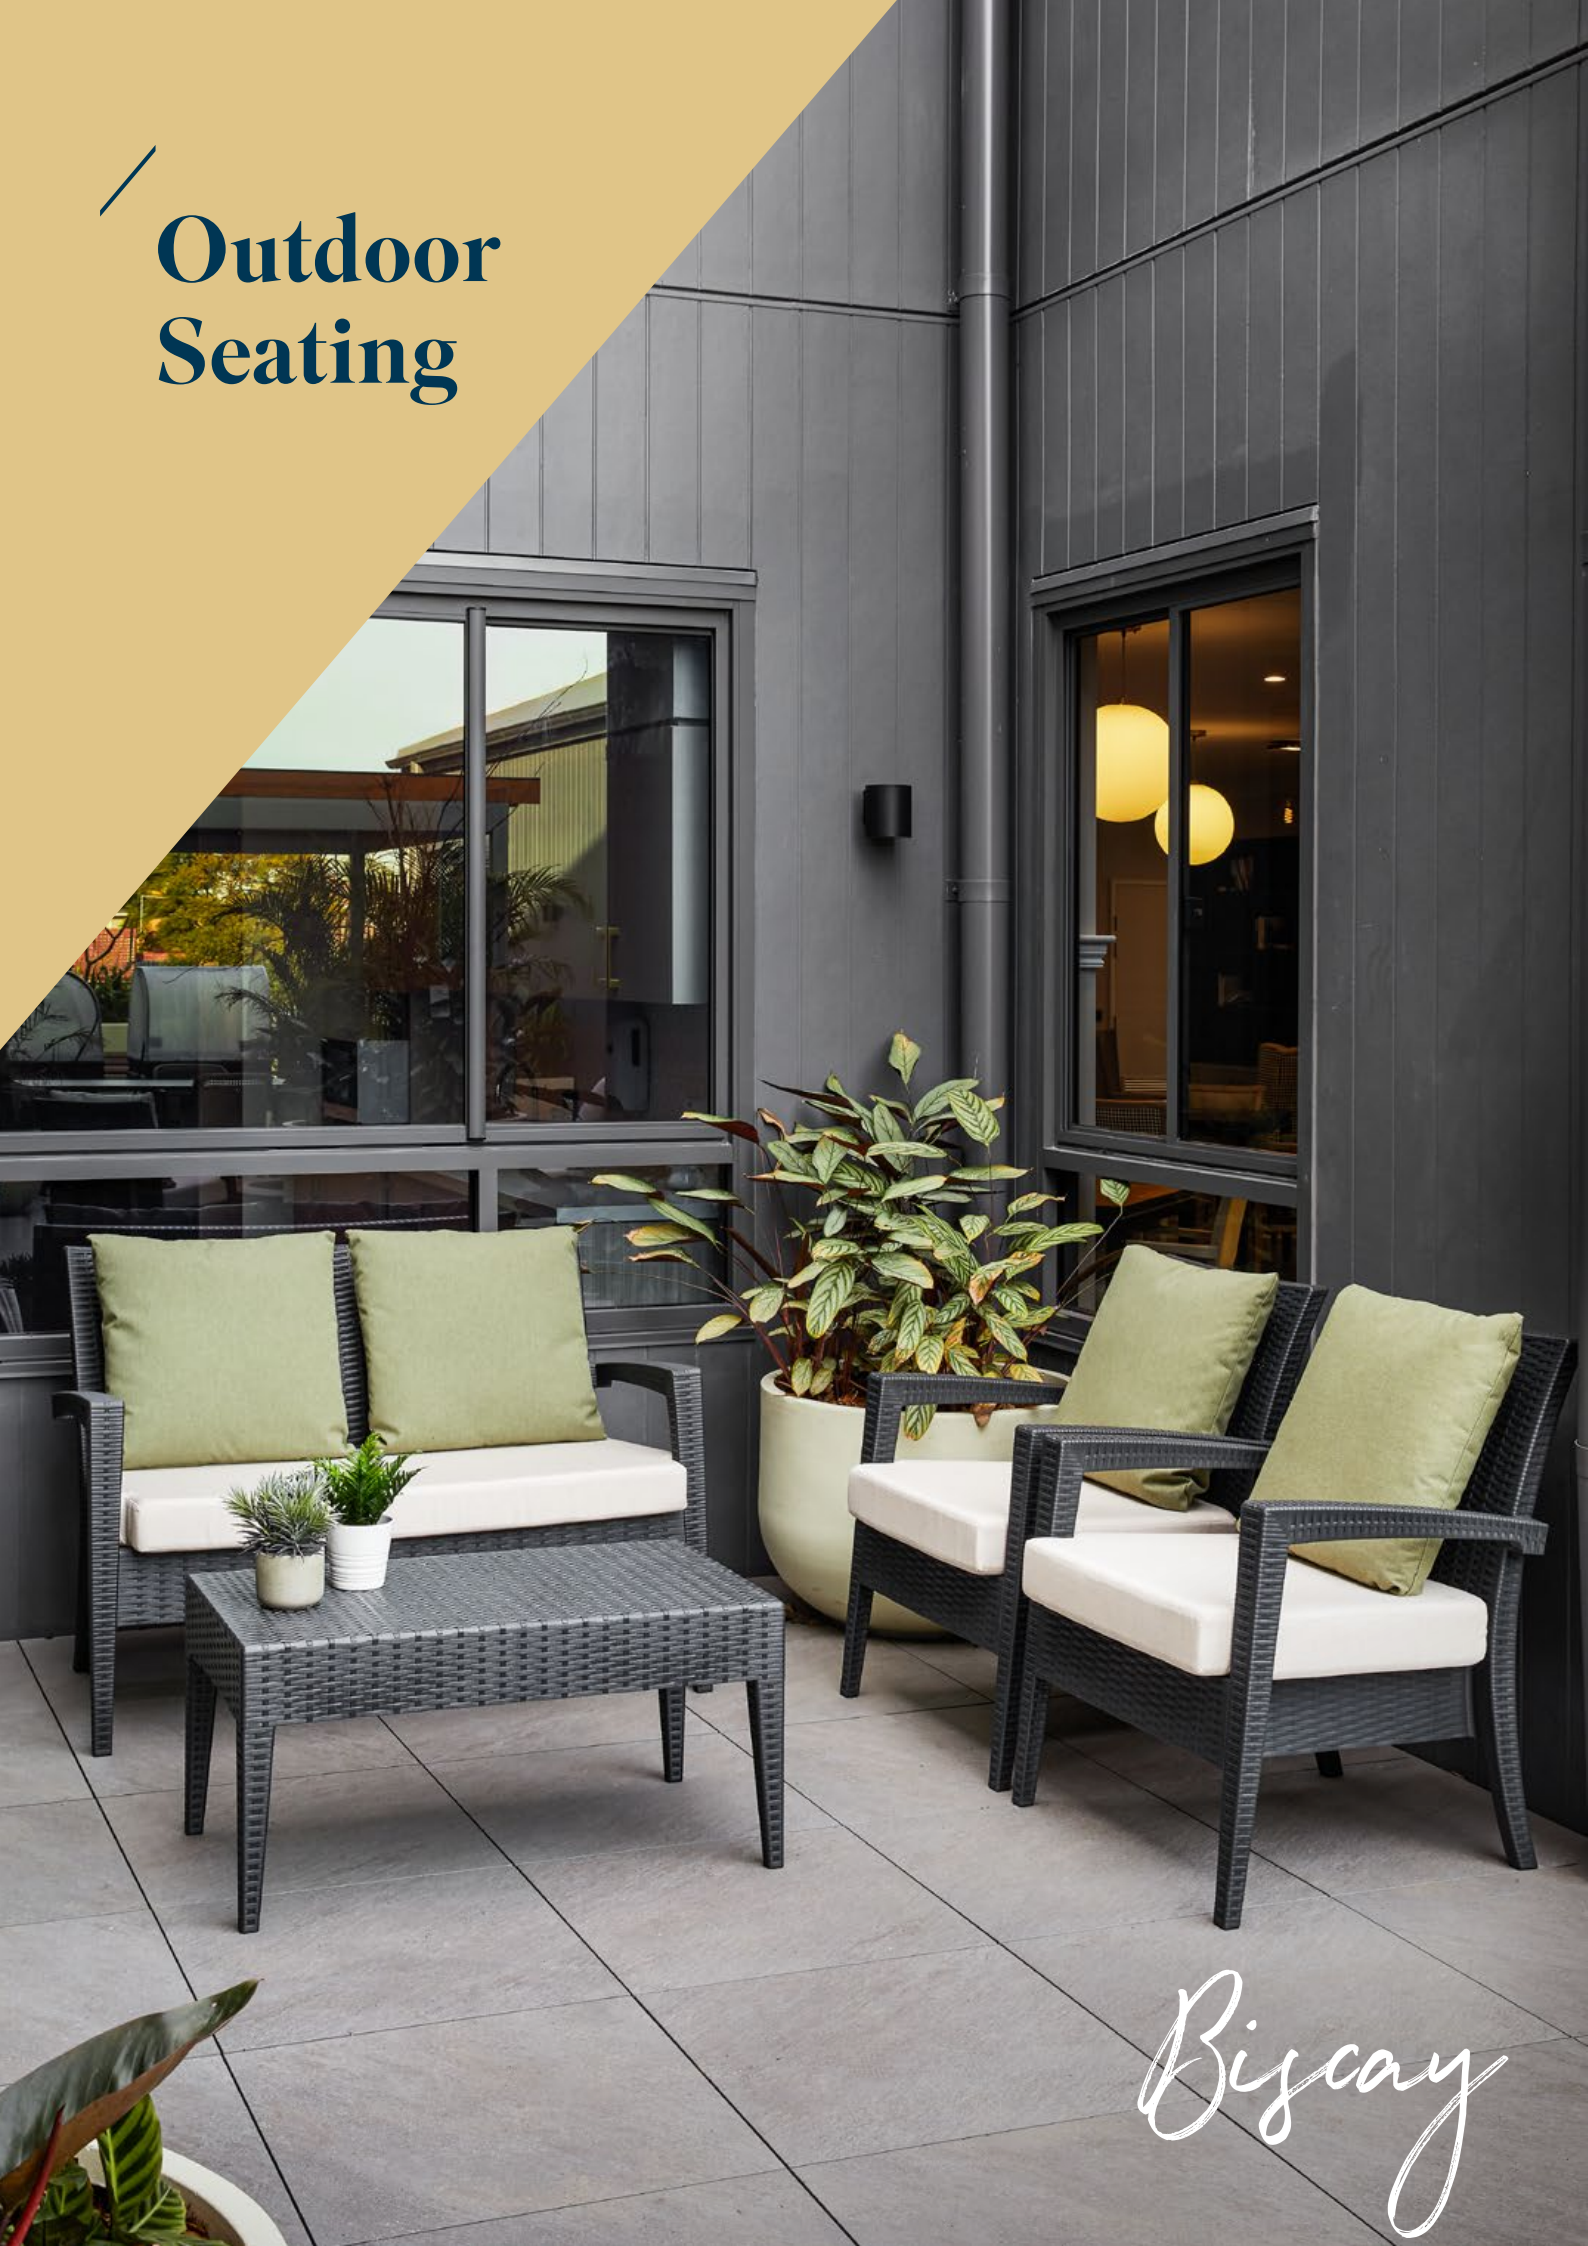

# Outdoor Seating

*Biscay*

^ **Biscay**  
2 SEATER LOUNGE  
1270W x 700D x 900mmH

^ **Biscay**  
LOUNGE  
720W x 775D x 900mmH

^ **Biscay**  
ARMCHAIR  
560W x 555D x 875mmH

^ **Biscay**  
ARMCHAIR WITH CUSHION  
560W x 555D x 875mmH