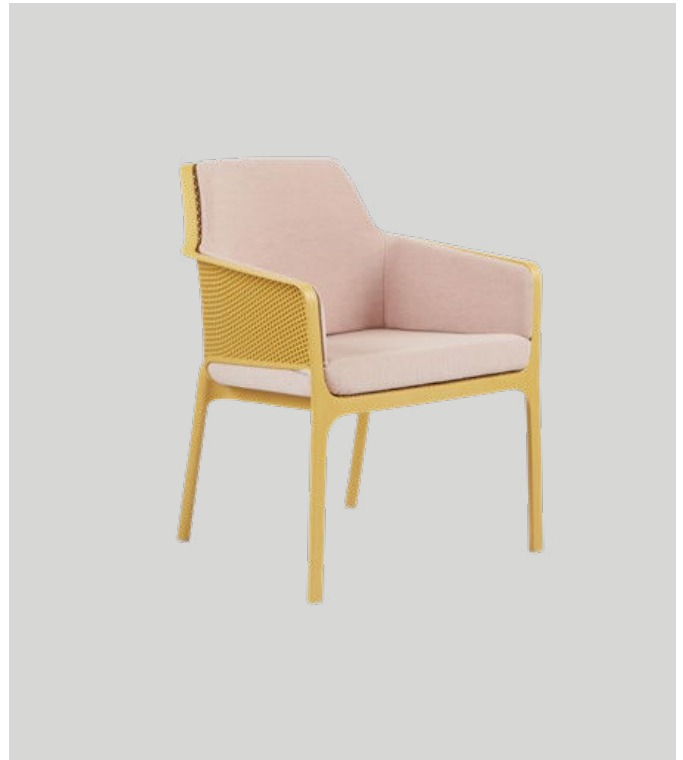

^ **Reef**
TUB CHAIR
670W x 710D x 865H x 415mmSH